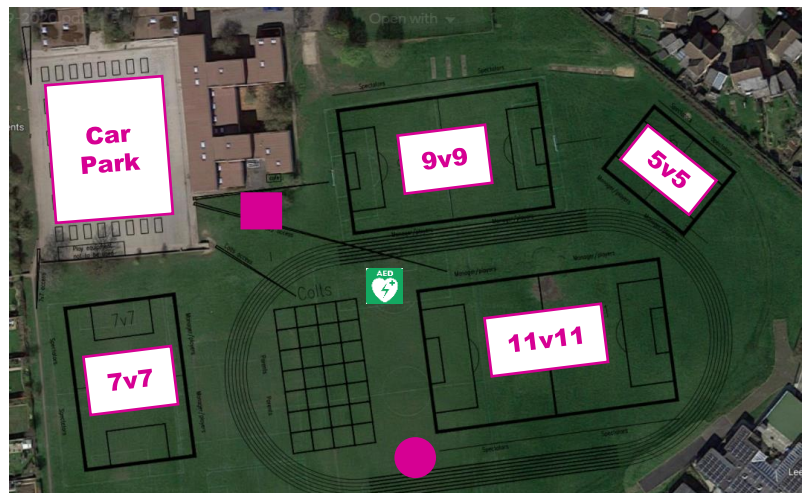

Pitch location by playing format...